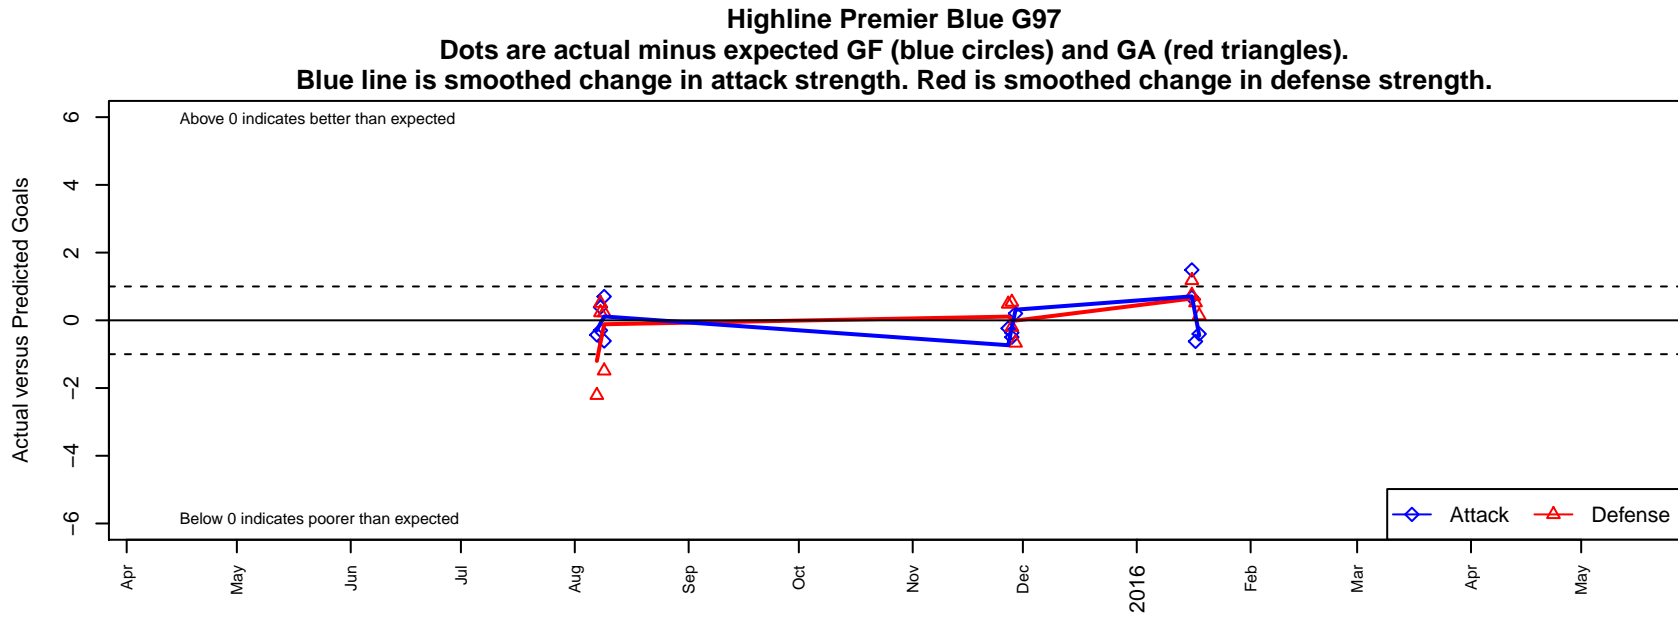

Highline Premier Blue G97

Highline Premier FC
Burien, WA
G97 total strength=1563
attack=6.47 defense=30.6
notes= Eagles

alt names used:
HPFC G97 Eagles
Highline Premier FC Eagles 97

Venues played:
2015 Mt Hood Challenge U18
2015 AstroTurf Showcase GU19 EF
2015 Portland Winter Showcase U18

**attack and defense variance (black dot)
relative to other teams
and top 10 in region**

**attack and defense rating
relative to others at age
and all opponents in last 13 months**

**attack and defense rating
relative to others at age
and all opponents in last 13 months**

Performance relative to 13 month average

Performance relative to 13 month average

Distribution of opponents
 Red = Lose zone, Blue = Win zone, Green = Even
 Black line separates win/lose zones

lot. A=Neither has attack advantage, B=Opponent has both attack and defense advantage, C=Opponent has both attack and defense disadvantage, D=Both have